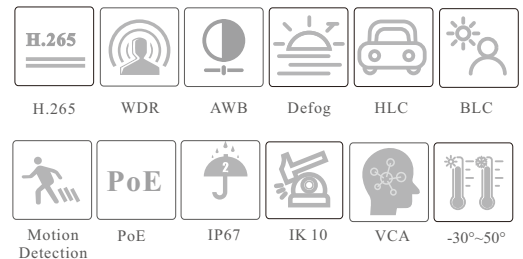

TD-9547E4

4MP IR Water-proof Dome Network Camera

- H.265S/ H.265+/H.265/H.264S/H.264 +/H.264 coding
- Max. resolution: 2688 × 1520
- 10~20 IR view distance
- ICR auto switch, true day / night vision
- 3D DNR, WDR, HLC, BLC, Smart IR and ROI coding
- Support electronic image stabilization
- Built-in micro SD card slot; up to 512G
- DC12V/PoE power supply
- IP 67 & Ik10 ingress protection
- Support three streams
- Support P2P function
- Support SMD
- Support remote monitoring by smart phones & tablet PCs with iOS and Android OS
- Multiple smart events can be enabled at the same time
- Dual system backup