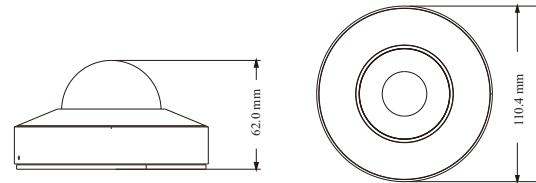

Network Protocol	UDP, IPv4, IPv6, DHCP, NTP, RTSP, RTP, RTCP, RTMP, FTP, PPPoE, DDNS, SMTP, SNMP, HTTP, 802.1x, UPnP, HTTPS, HTTP POST, P2P, QoS
Interface Protocol	ONVIF Profile S/G/M/T
API&SDK	Yes
Storage	Network remote storage; micro SD card storage
Smart Alarm	Motion detection, SMD, sensor alarm, SD card error, SD card full, IP address conflict, cable disconnection, audio alarm
General Function	Watermark, video mask, heartbeat, image distortion correction, smart IR, corridor pattern, ANR, cloud upgrade, disarming
Security	Firmware encryption, HTTPS encryption, configuration encryption, illegal login lock, IP address filtering, 802.1x authentication, basic and digest authentication for HTTP/RTSP/API service
PoE	Yes , IEEE802.3af
IR Distance	10 ~ 20 m
Ingress Protection	IP 67&IK10
Others	
Power Supply	DC12V/PoE
Power Consumption	< 6W
Storage Conditions	- 30 °C ~ 65 °C (-22°F~149°F), Humidity: less than 95 % (non-condensing)
Operating Conditions	- 30 °C ~ 50 °C (-22°F~122°F), Humidity: less than 95 % (non-condensing)
Dimensions (mm)	Ø 110 × 62
Weight (net)	Approx. 0.418KG
Installation	Ceiling mounting; Wall mounting
Certificate	CE, FCC
Environmental Protection	Directive EU RoHS, WEEE(2012/19/EU) , directive 94/62/EC and REACH(EC1907/2006)

DIMENSIONS